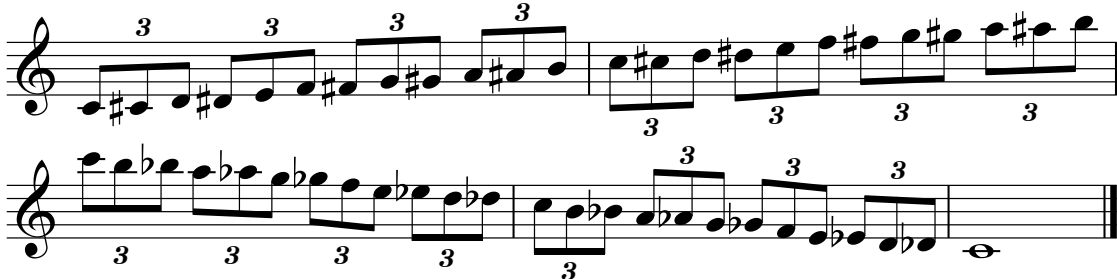

SDUSD Honor Band Scales

Bb instruments

Concert C

Concert F

Concert Bb

Concert Eb

Concert G

Chromatic Scale

Chromatic Scale - Two octaves (optional)

Bass Clarinet Audition Excerpt 2019

Lively (♩ = 126)

mf

5

9

f

1 2