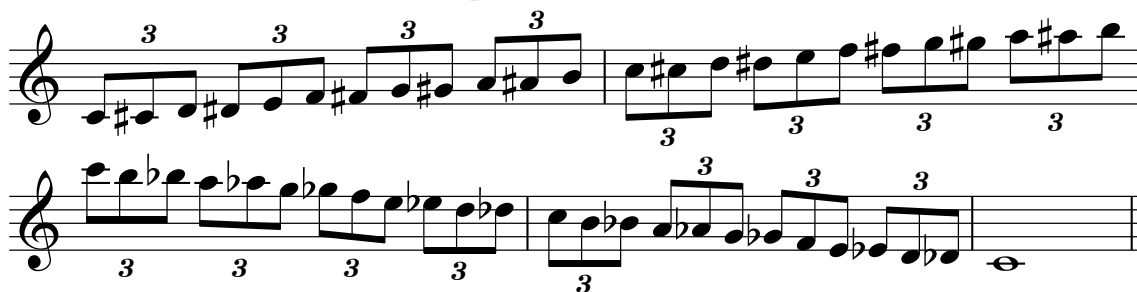

SDUSD Honor Band Scales

Eb instruments

Concert C

Concert F

Concert Bb

Concert Eb

Concert G

Chromatic Scale

Chromatic Scale - Two octaves (optional)

SDUSD Honor Band Baritone Saxophone Excerpt 2019

Moderato [Allegretto]

The musical score consists of two staves in 2/4 time. The first staff begins with a treble clef and a dynamic marking of *f* (forte). It contains a melodic line with eighth and quarter notes, including a triplet of eighth notes in the final measure. The second staff begins with a treble clef and a dynamic marking of *p* (piano). It contains a rhythmic accompaniment of eighth notes with rests, also featuring a triplet of eighth notes in the final measure. Both staves end with a double bar line.